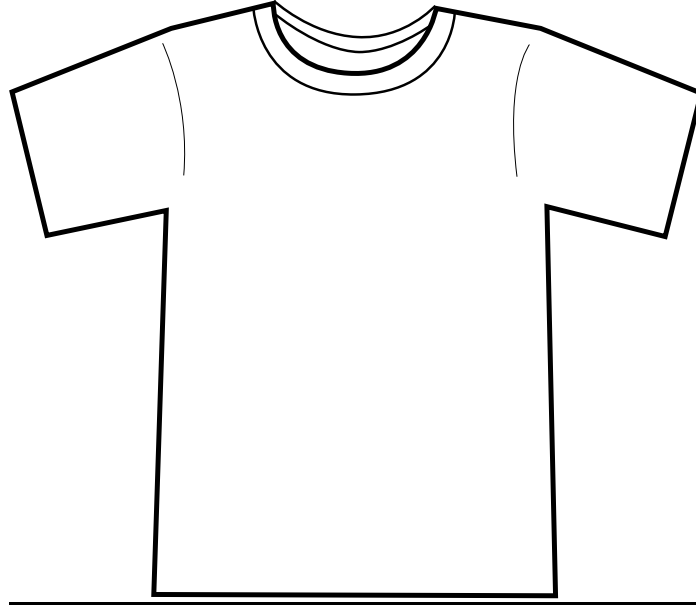

21M
JERZEES
Moisture Management T-Shirt

Descriptions

- 5.8-ounce, 100% softspun polyester
- Move™ Moisture Management with Odor Control wicks moisture away from the body and prevents odor to keep you cool, dry and more comfortable
 - Seamless body with set-in sleeves
 - Hemmed sleeves and bottom
 - Ideal for sublimation printing

Finished Garment Measurements

| Size | S | M | L | XL | 2XL | 3XL |
|---------------|----------|----------|----------|-----------|------------|------------|
| Length | 27 | 28 | 29 | 30 | 31 | 32 |
| Width | 20 | 22 | 24 | 26 | 28 | 30 |
| Sleeve Length | 35 | 36 | 37 | 38 | 39 | 40 |